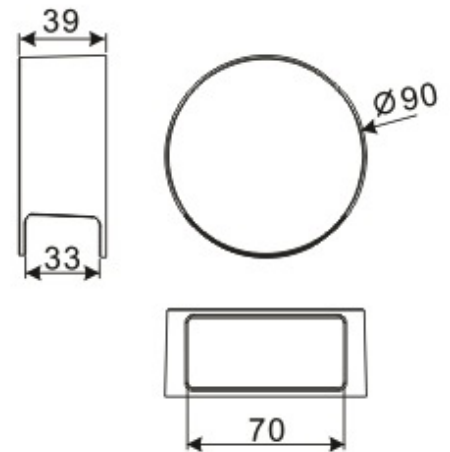

LED Wall Lighting – LR-W00134

Model No.	LR-W00134
LED Type	AC Power LED
LED Q'TY.	1
Beam Angle	90°
Minimum luminous flux(lm)	140
Voltage	120~240V
LED Watt	4W(Total Watt)
Environmental Temperature	-20°C-60°C
Environmental Humidity	0%-95%
Safety Class	I
Safety Type	IP44
Material	Aluminium
Driver	Included